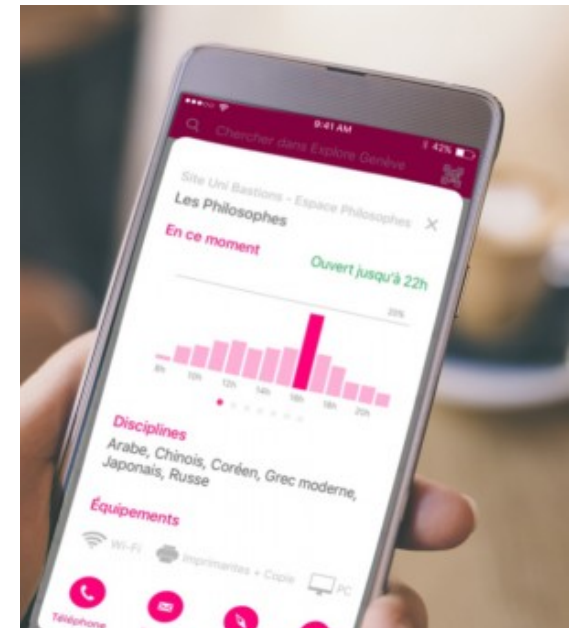

UNIGE LIBRARY

NUMEROUS WORKPLACES

- **Several locations** in the city
- **+2'700 workplaces**
- Wireless network, computers, copy machines, printers and scanners

EXTENDED OPENING HOURS

- Mo-Fr: 8am – 10pm
- Sa-Su: 9am – 6pm

LIBRARY

www.unige.ch/biblio

**UNIVERSITÉ
DE GENÈVE**

Use the **UNIGE Mobile App** to...

- Search documents in the Library Catalog
- Display each space in a map
- Check the real-time attendance of workspaces
- Scan QR-codes from e-book posters to access to document on shelves
- ...