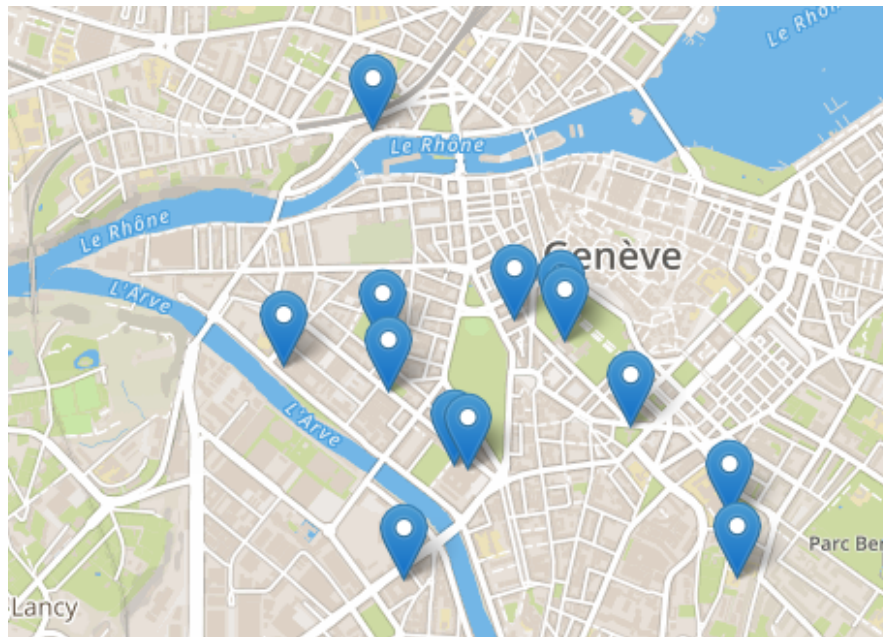

UNIGE LIBRARY

NUMEROUS WORKPLACES

- **Several locations** in the city
- **+2'700 workplaces**
- Wireless network, computers, copy machines, printers and scanners

EXTENDED OPENING HOURS

- Mo-Fr: 8am – 10pm
- Sa-Su: 9am – 6pm

LIBRARY

www.unige.ch/biblio

**UNIVERSITÉ
DE GENÈVE**

Use the **UNIGE Mobile App** to...

- Search documents in the Library Catalog
- Display each space in a map
- Check the real-time attendance of workspaces
- Scan QR-codes from e-book posters to access to document on shelves
- ...