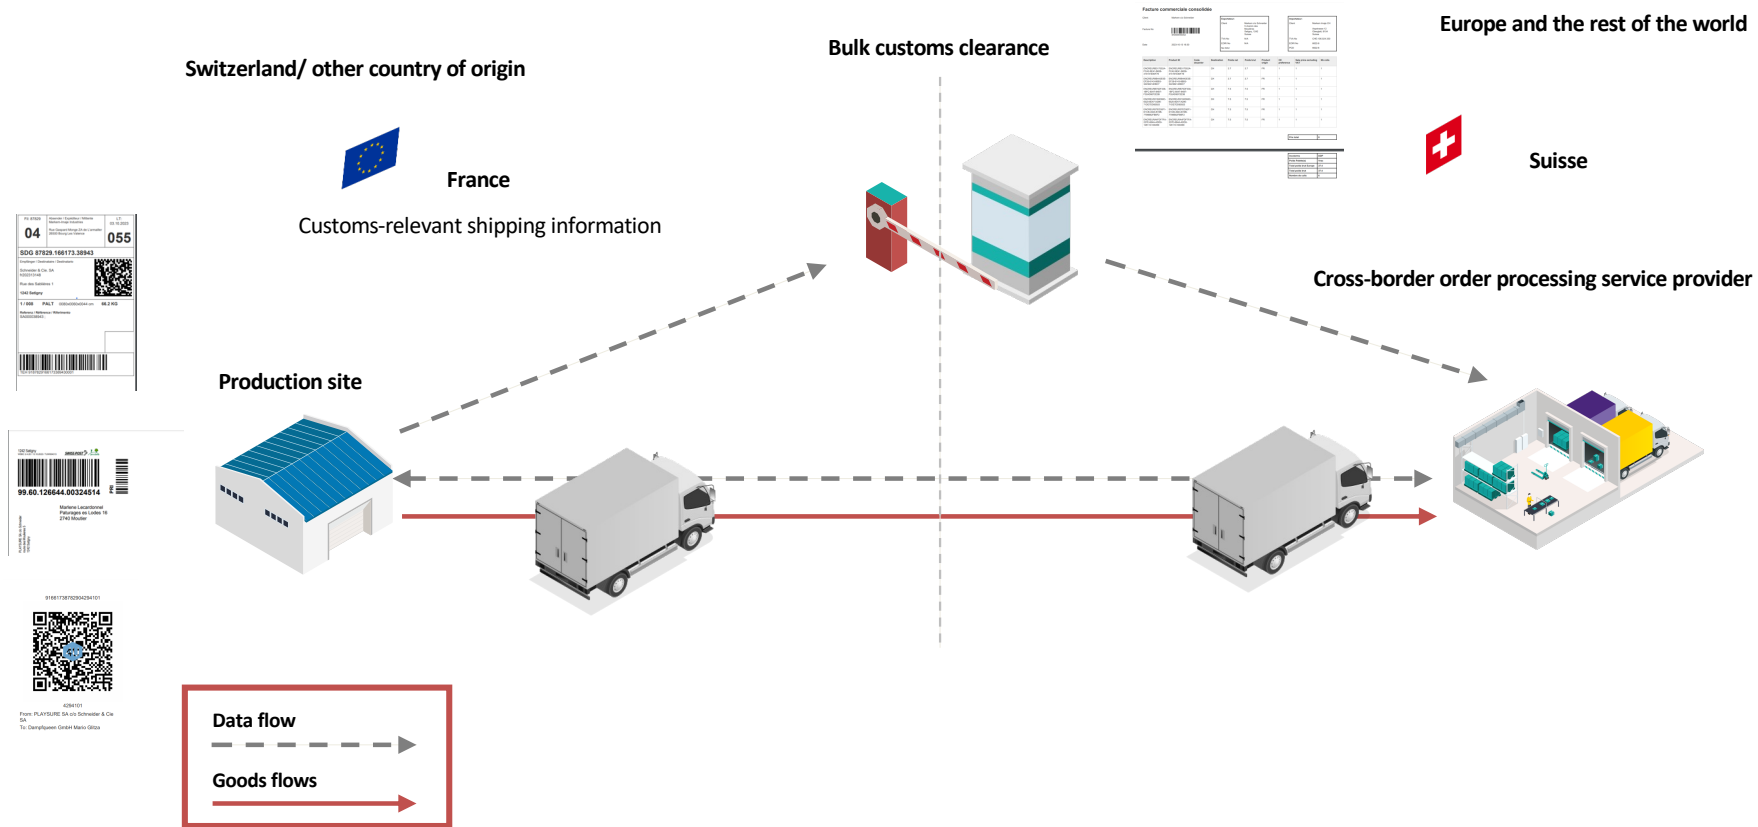

easyShipping^{4U}

**You have the need we have
the solution**

INTEGRATION

❖ Strategy

❖ Operational planning

❖ Project management and POC

SCHNEIDER

Logistique depuis 1865.

easyShipping ^{4U}

CROSS BORDER FULFILLMENT

CROSS BORDER FULFILLMENT

Here's how it works

Process 1 online sales

Process 1 Zoom

Process 2 Stock replenishment

Process 2 Zoom

easyShipping^{4U}

14 chemin des Clochettes
1206 Genève
Phone: +41 22 510 19 20
www.easyshipping4u.com