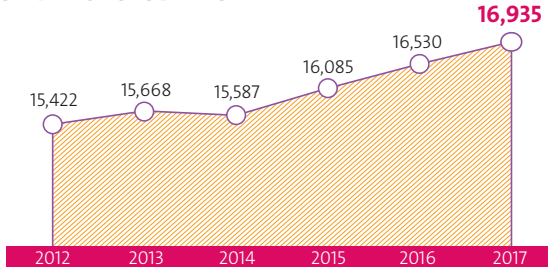

PROFILE

Founded in 1559, the University of Geneva is ranked in the top 100 universities in the world. It encourages interdisciplinarity through its 9 Faculties and 14 interdisciplinary centres.

It is constantly strengthening its links with the main actors of International Geneva and with its institutional partners all over the world. Member of the League of European Research Universities (LERU), it welcomes nearly 17,000 students from 152 different countries.

9 FACULTIES

- Science
- Medicine
- Humanities
- Law
- Theology
- Psychology and Educational Sciences
- Translation and Interpreting
- Economics and Management
- Social Sciences

14 INTERDISCIPLINARY CENTRES, INCLUDING:

- Global Studies Institute
- Institute for Environmental Sciences
- Swiss Centre for Affective Sciences
- Computer Science Centre

KEY FIGURES

Top 1%

20,000 universities

International Rankings
Shanghai **60th**
QS **98th**
Times HE **137th**

1559

Founding of the University of Geneva by Jean Calvin and Théodore de Bèze

765

Million CHF – financial resources

4,436

Graduates

16,935

Students

6,503

Employees

10,137

Continuing education students

587

Programmes offered

135 Bachelors and Masters

80 Ph.D. (Doctorates)

29 MOOCs

343 Continuing education programmes

STUDENTS

NUMBER OF STUDENTS

8,422 Bachelor's students

4,577 Master's students

2,299 Ph.D. students

Origins of students

43% Geneva
20% Other cantons
37% International, from 152 countries