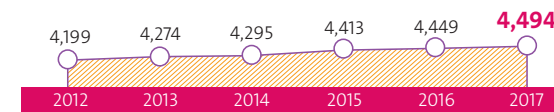

PERSONNEL

NUMBER OF POSITIONS (FTE)

520 Profs. **139** **27%** **381** **73%**

2,334 Instr./Researchers **1,140** **49%** **1,194** **51%**

1,640 Admin./Techn. **937** **57%** **703** **43%**